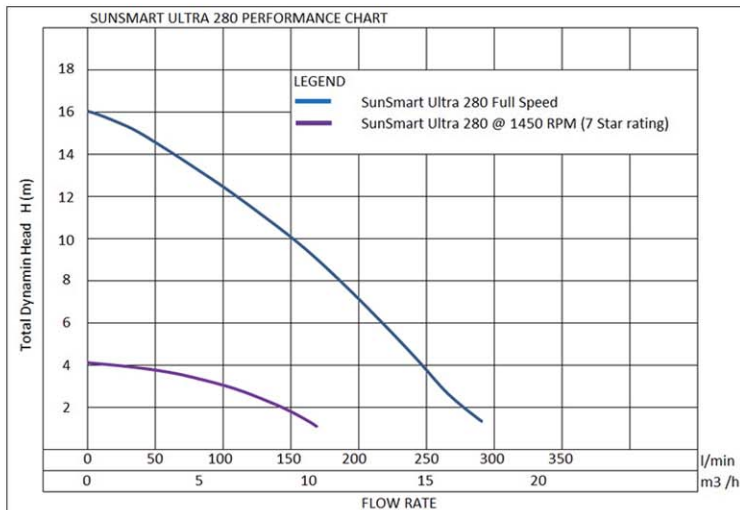

Economical -  
Input Power just 600 watts  
16m Maximum Head  
290 L/Min Maximum Flow  
No Flow protection  
5 year warranty\*

Variable speed - Ultra 280 can be set to the perfect flow rate to suit your pool heating requirements